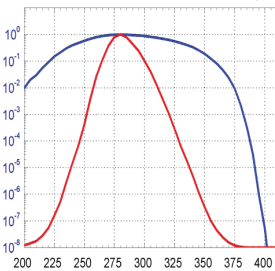

Calibration Service 1

Determination of the absolute spectral responsivity of sglux sensors including calibration certificate according to DAkkS-DKD-MB3.